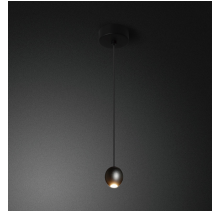

LED PENDANT
LIGHT

MEGAPLAN

TECHNICAL SPECIFICATIONS

Input (Optional)	220-240V~50/60 Hz
Maximum Wattage	7W±10% Max
Number of LEDs	1 LED COB
Luminous Flux	289LM (3000K)
Main Material	Die-casting Aluminum & PC Lens Diffuser
Color Temperature	3000K
CRI	≥90
Power Factor	≥0.8
Working Temperature	-10°C~45°C
Beam Angle (Optional)	18°
Fixture Dimmable	Non-dimmable
Electrical	Megaplan Internal Driver