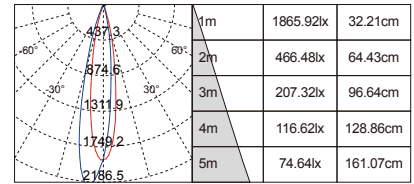

cd Height illuminance Diameter