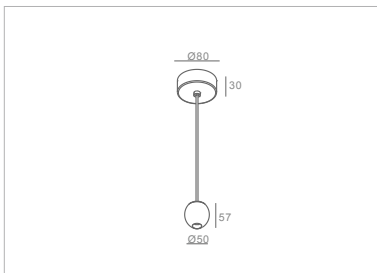

Especially designed for: