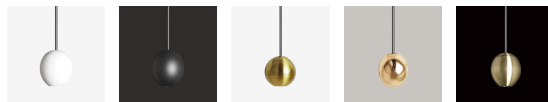

Option colors

Various Brand of COB LED Light Source:

MEGAPLAN